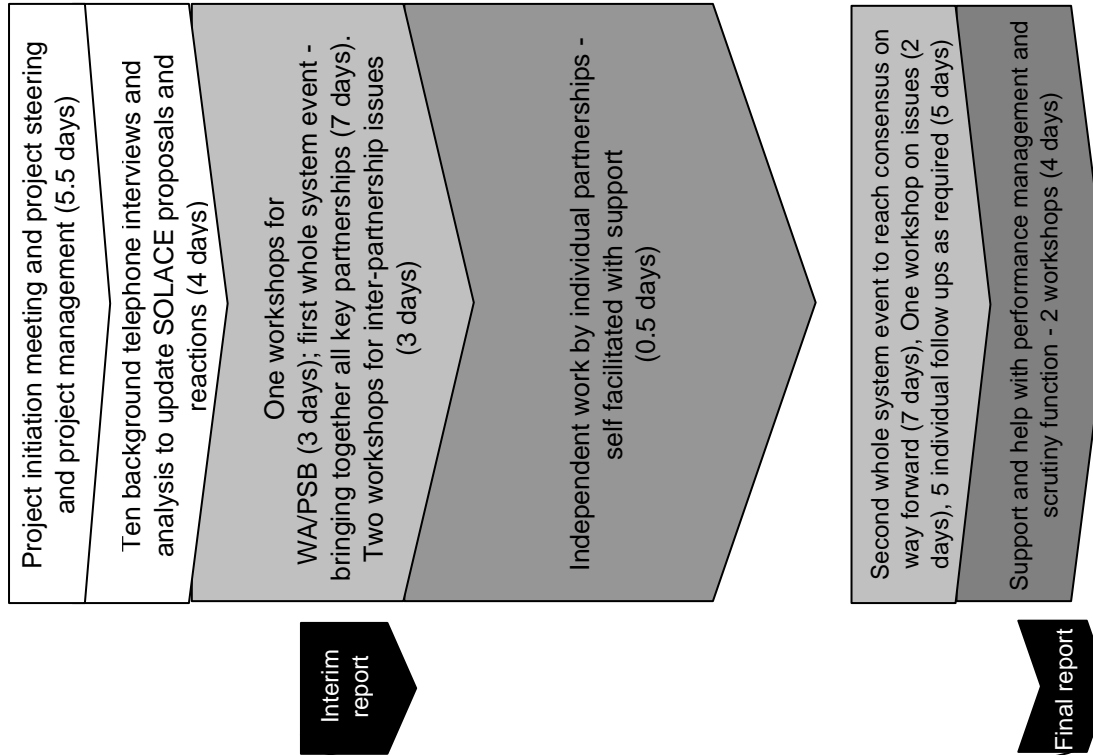

Stage 1
Family of partnerships framework

Stage 2
Performance and Scrutiny

Total consultancy
= 45 days

Analysis and reporting (4 days)

3/9/07	10/9/07	17/9/07	24/9/07	1/10/07	8/10/07	15/10/07	22/10/07	29/10/07	5/11/07	12/11/07	19/11/07	26/11/07	3/12/07	10/12/07	17/12/07	24/12/07	31/12/07	7/1/08	14/1/08	21/1/08	28/1/08	4/2/08	11/2/08	18/2/08	25/2/08	
September 2007				October 2007				November 2007				December 2007				January 2008			February 2008			Beyond				